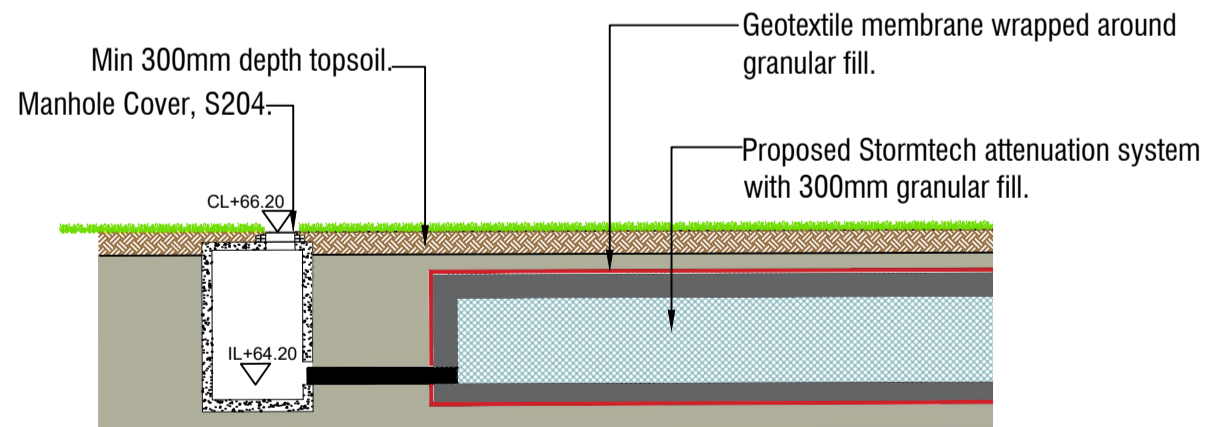

Key to Landscape Treatments

	PROPOSED LIGHTING A 7m radius (shaded) indicates the tree planting exclusion zone.
	PROPOSED UNDERGROUND SERVICES Proposed tree planting to avoid services where possible. Where it is not possible, root barriers are to be installed within the tree pit to prevent spread of tree root systems to service runs and hard landscaped areas.
	PROPOSED TREE PLANTING

Combined Services Site Layout Plan
Scale 1:800

Typical Section Attenuation Area A

Scale 1:100

Typical Section Attenuation Area B

Scale 1:100