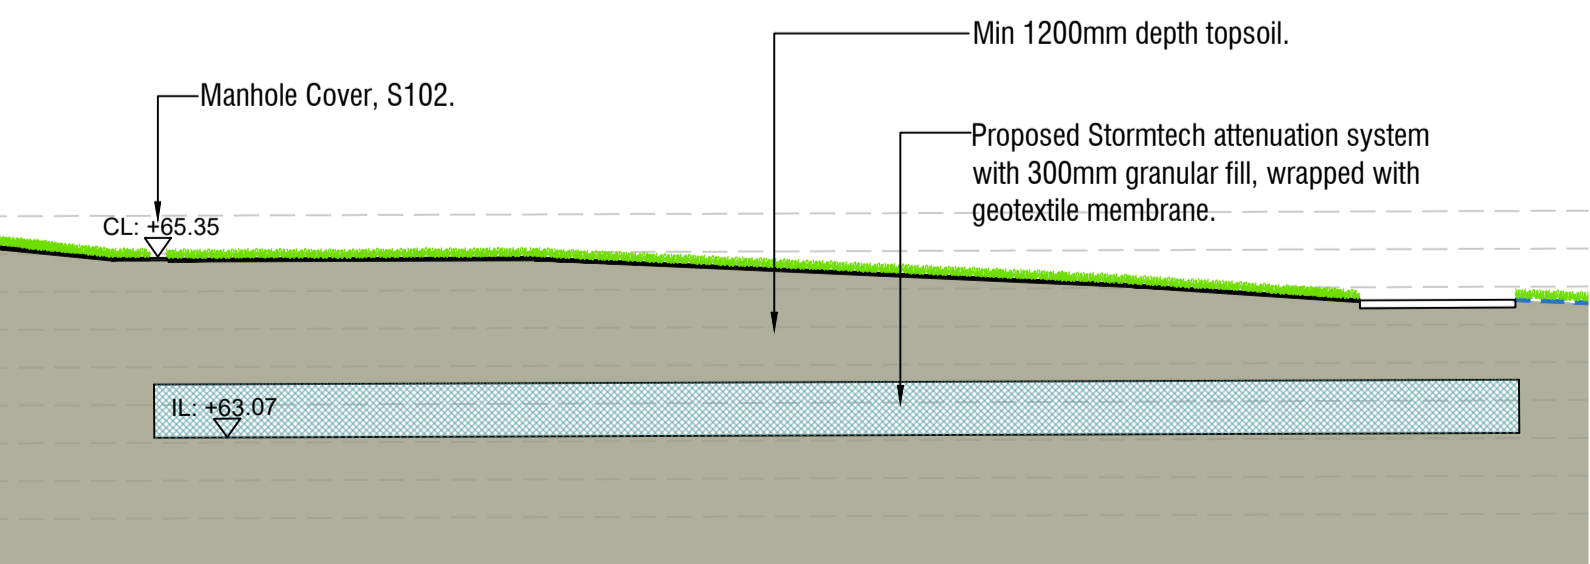

Key to Landscape Treatments

	PROPOSED LIGHTING A 7m radius (shaded) indicates the tree planting exclusion zone.
	PROPOSED UNDERGROUND SERVICES Proposed tree planting to avoid services where possible. Where it is not possible, root barriers are to be installed within the tree pit to prevent spread of tree root systems to service runs and hard landscaped areas.
	PROPOSED TREE PLANTING

Combined Services Site Layout Plan
Scale 1:800

Typical Section Attenuation Area A

Scale 1:100

Typical Section Attenuation Area B

Scale 1:100